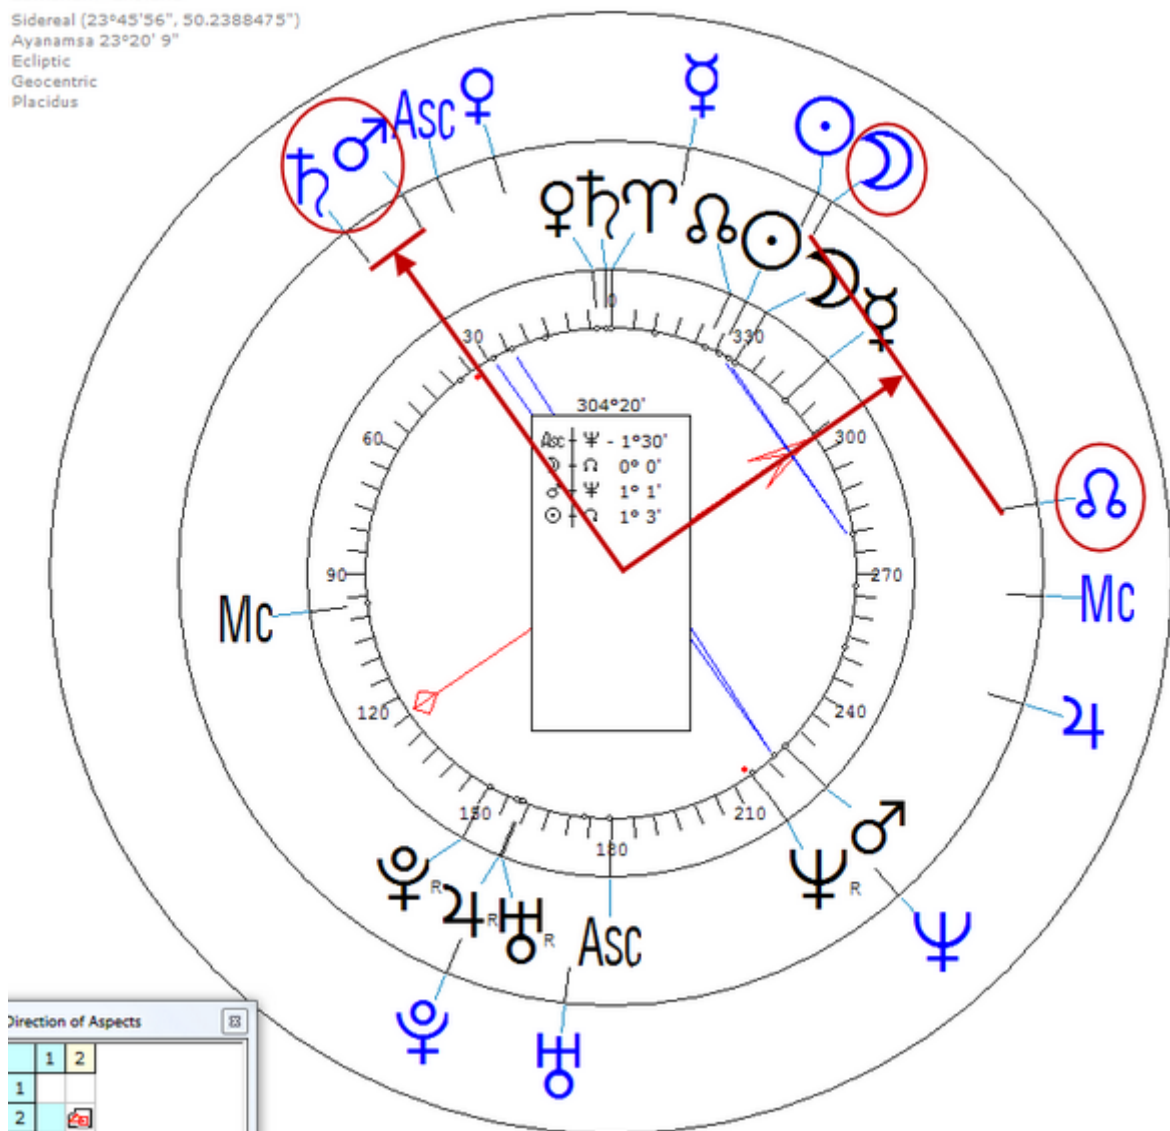

McQueen, Alexander

17 March 1969 at 22:45 (= 10:45 PM)Lewisham, England, 51n27, 0w01
British fashion designer.

<https://www.astro.com/astro-databank/McQueen,_Alexander>

Death by Suicide 11 February 2010 in London

Source Notes :

LMR quotes a colleague (name on file) for data from him (from his mom)
of "between 9:30 PM to midnight." (Time not rectified, arbitrary)

Because the birth time is between 9:30 PM to midnight, we take a look
harmonic-1

Progressed Lunar Return (Harmonic 1)

Lunar ☾/♋ = Lunar ♂/♏; Lunar ♀/♌ = ♀♏

McQueen, Alexander
17 March 1969 Mon 21:30 (GMT+1) 51n27 0w01
Lewisham, England
Sidereal (23°45'56", 50.2388475")
Ayanamsa 23°20' 9"
Ecliptic
Geocentric
Placidus